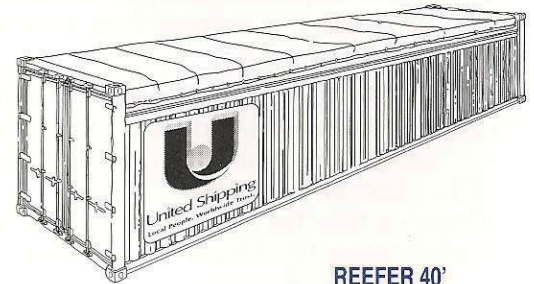

REEFER 20'

INSIDE LENGTH	17'8"	5.38m
INSIDE WIDTH	7'5"	2.26m
INSIDE HEIGHT	7'5"	2.26m
DOOR WIDTH	7'5"	2.26m
DOOR HEIGHT	7'3"	2.20m
CAPACITY	1,000cf	28.31cm
TARE WEIGHT	7,040lb	3,193kg
MAX CARGO	45,760lb	20,756kg

REEFER 40'

INSIDE LENGTH	37'8"	11.48m
INSIDE WIDTH	7'5"	2.26m
INSIDE HEIGHT	7'2"	2.18m
DOOR WIDTH	7'5"	2.26m
DOOR HEIGHT	7'0"	2.13m
CAPACITY	2,040cf	57.76cm
TARE WEIGHT	10,780lb	4,889kg
MAX CARGO	56,276lb	25,526kg

FLAT BED 20'

INSIDE LENGTH	19'11"	6.07m
INSIDE WIDTH	8'0"	2.43m
INSIDE HEIGHT	7'4"	2.23m
TARE WEIGHT	6,061lb	2,749kg
MAX CARGO	52,896lb	23,993kg

FLAT BED 40'

INSIDE LENGTH	40'0"	12.19m
INSIDE WIDTH	8'0"	2.43m
INSIDE HEIGHT	6'5"	1.95m
TARE WEIGHT	12,783lb	5,798kg
MAX CARGO	66,397lb	30,117kg