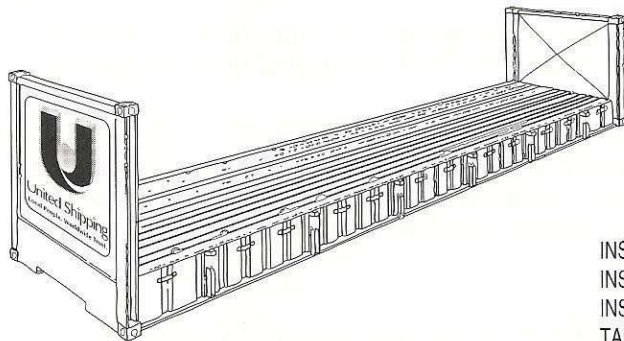

FLAT RACK 20'

INSIDE LENGTH	18'5"	5.61m
INSIDE WIDTH	7'3"	2.20m
INSIDE HEIGHT	7'4"	2.23m
TARE WEIGHT	5,578lb	2,530kg
MAX CARGO	47,333lb	21,469kg

FLAT RACK COLLAPSIBLE 20'

INSIDE LENGTH	18'6"	5.61m
INSIDE WIDTH	7'3"	2.20m
INSIDE HEIGHT	7'4"	2.23m
TARE WEIGHT	6,061lb	2,749kg
MAX CARGO	61,117lb	27,722kg

FLAT RACK 40'

INSIDE LENGTH	39'7"	12.06
INSIDE WIDTH	6'10"	2.08m
INSIDE HEIGHT	6'5"	1.95m
TARE WEIGHT	12,081lb	5,479kg
MAX CARGO	85,800lb	38,918kg

FLAT RACK COLLAPSIBLE 40' (Stak Bed)

INSIDE LENGTH	39'7"	12.06
INSIDE WIDTH	6'10"	2.08m
INSIDE HEIGHT	6'5"	1.95m
TARE WEIGHT	12,787lb	5,800kg
MAX CARGO	85,800lb	38,918kg

Container sizes may vary slightly depending on manufacturer