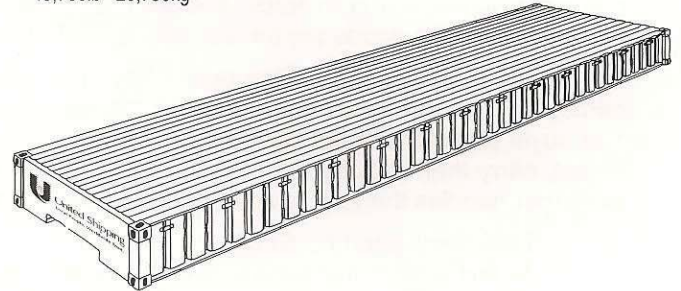

FLAT RACK 20'

INSIDE LENGTH	18'5"	5.61m
INSIDE WIDTH	7'3"	2.20m
INSIDE HEIGHT	7'4"	2.23m
TARE WEIGHT	5,578lb	2,530kg
MAX CARGO	47,333lb	21,469kg

FLAT RACK COLLAPSIBLE 20'

INSIDE LENGTH	18'6"	5.61m
INSIDE WIDTH	7'3"	2.20m
INSIDE HEIGHT	7'4"	2.23m
TARE WEIGHT	6,061lb	2,749kg
MAX CARGO	61,117lb	27,722kg

FLAT RACK 40'

INSIDE LENGTH	39'7"	12.06
INSIDE WIDTH	6'10"	2.08m
INSIDE HEIGHT	6'5"	1.95m
TARE WEIGHT	12,081lb	5,479kg
MAX CARGO	85,800lb	38,918kg

FLAT RACK COLLAPSIBLE 40' (Stak Bed)

INSIDE LENGTH	39'7"	12.06
INSIDE WIDTH	6'10"	2.08m
INSIDE HEIGHT	6'5"	1.95m
TARE WEIGHT	12,787lb	5,800kg
MAX CARGO	85,800lb	38,918kg

Container sizes may vary slightly depending on manufacturer